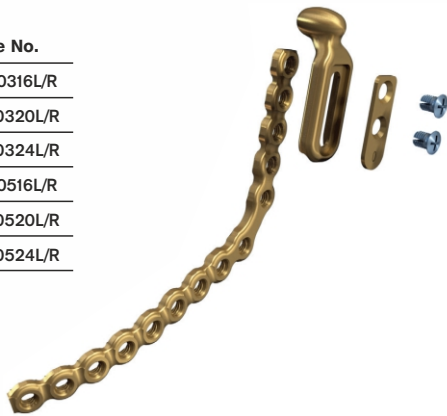

Locking U shape Reconstruction Plate, Pure Titanium

2.5mm Reconstruction Plate 32 Hole

Code No. A295232

Locking Reconstruction Plate with Condylar Head, Pure Titanium

Hole	Code No.
3 x 16 Hole	A29540316L/R
3 x 20 Hole	A29540320L/R
3 x 24 Hole	A29540324L/R
5 x 16 Hole	A29540516L/R
5 x 20 Hole	A29540520L/R
5 x 24 Hole	A29540524L/R

Condylar Head Titanium

Code No. A2955

Fixation Plates Titanium

Code No. A295600
A295602
A295604
A295606

Titanium Screws

Code No. A2957

Locking Reconstruction Plate Right / Left, Pure Titanium

Hole	Code No.
6 x 16 Hole	A295116L/R
6 x 21 Hole	A295121L/R
6 x 24 Hole	A295124L/R

Locking Reconstruction Plate with Condylar Head Type 1, Pure Titanium

Hole	Code No.
3 x 16 Hole	A29530316L/R
3 x 20 Hole	A29530320L/R
3 x 24 Hole	A29530324L/R
5 x 16 Hole	A29530516L/R
5 x 20 Hole	A29530520L/R
5 x 24 Hole	A29530524L/R

Locking Screw, Titanium

Hole	Code No.
2 x 6mm	A29580206
2 x 8mm	A29580208
2 x 10mm	A29580210
2 x 12mm	A29580212
2.4 x 6mm	A29582406
2.4 x 8mm	A29582408
2.4 x 10mm	A29582410
2.4 x 12mm	A29582412
2.4 x 14mm	A29582414